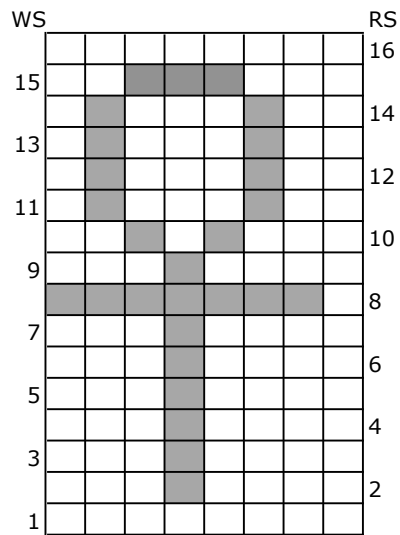

Celtic Border Chart

From *Enchanted Knitting* by Catherine Cartwright-Jones and Roy Jones

ISBN 1883010217

K odd rows and P even rows.

Ankh Chart

By Erssie Major

P odd rows and K even rows.

Key:

Work in Black (B) = 

Work in Flame/Orange (F) = 