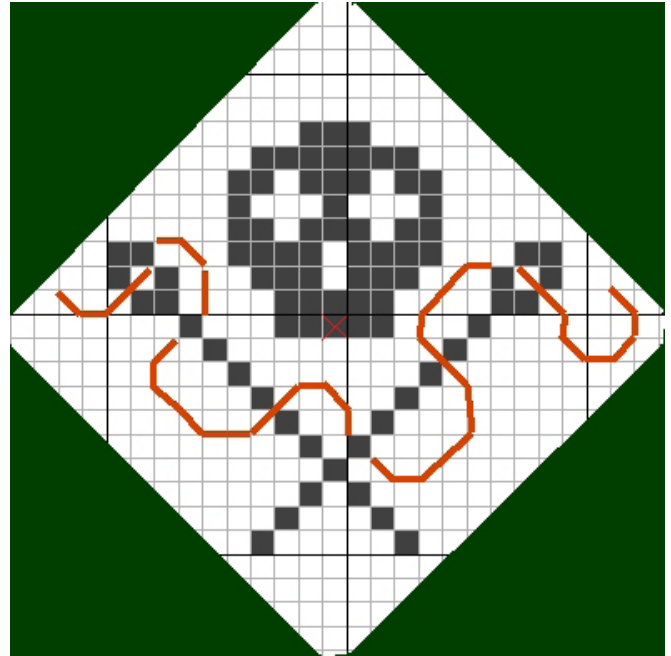

# THE STICKING PLACE

Triple Moon with Leaf Border

© 2009 Chris Laning  
(this is a center motif + border)

Spider's Web with Leaf Border

© 2009 Chris Laning  
(this is a center motif + border)

Black Cat with Leaf Border

© 2009 Chris Laning  
(this is a center motif + border)

Spider with Leaf Border

© 2009 Chris Laning  
(this is a center motif + border)

# THE STICKING PLACE

Garden Snake with Leaf Border

© 2009 Chris Laning  
(this is a center motif + border)

Elemental Center Motif

© 2009 Carin Huber  
(see last page for borders that can be used with this motif)

# THE STICKING PLACE

Pentacle Center Motif

© 2009 Carin Huber

(see last page for borders that can be used with this motif)

Skull and Crossneedles Center Motif

© 2009 Carin Huber

(see last page for borders that can be used with this motif)