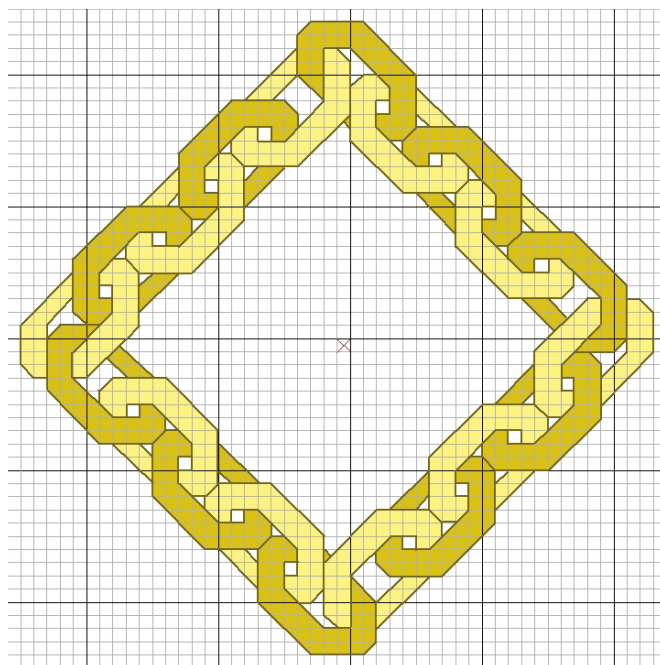

Chain Border
© 2009 Carin Huber

We had designers working in all kinds of different programs for these motifs, so they aren't laid out exactly the same each time.