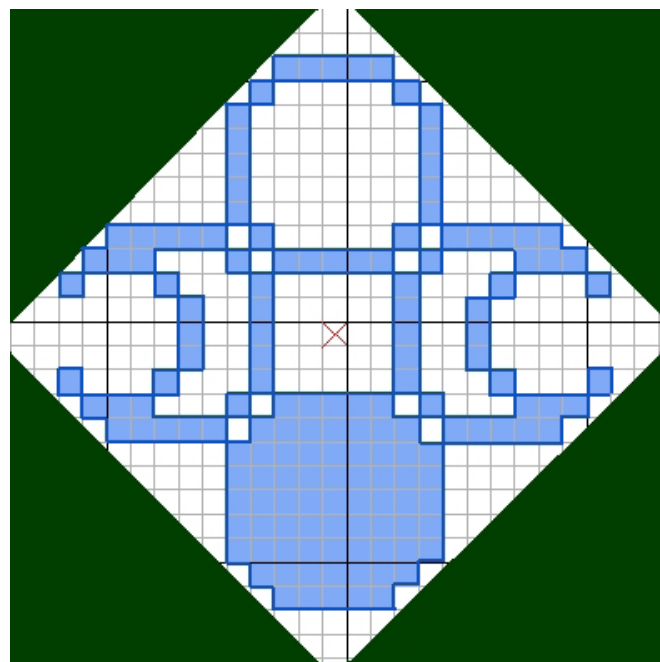

Lunar Quarters Center Motif

© 2009 Carin Huber
(see last page for borders that can be used with this motif)