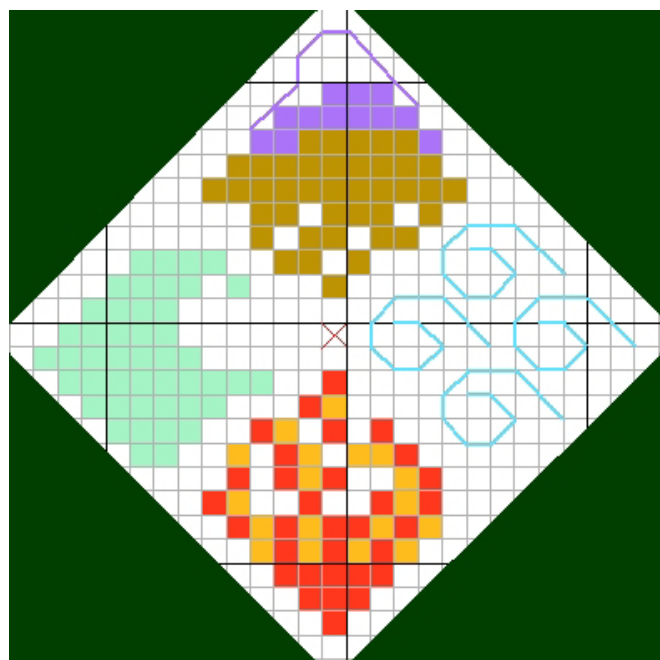

# THE STICKING PLACE

Triple Moon with Leaf Border

© 2009 Chris Laning  
(this is a center motif + border)

Spider's Web with Leaf Border

© 2009 Chris Laning  
(this is a center motif + border)

Black Cat with Leaf Border

© 2009 Chris Laning  
(this is a center motif + border)

Spider with Leaf Border

© 2009 Chris Laning  
(this is a center motif + border)

# THE STICKING PLACE

Garden Snake with Leaf Border

© 2009 Chris Laning  
(this is a center motif + border)

Elemental Center Motif

© 2009 Carin Huber  
(see last page for borders that can be used with this motif)